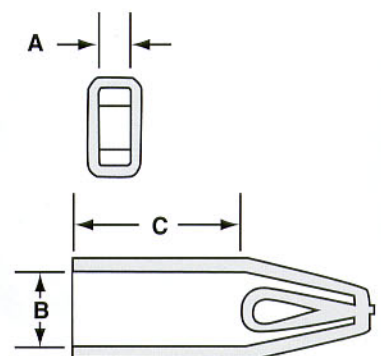

Note:

- VHF Series has a maximum length of 4".