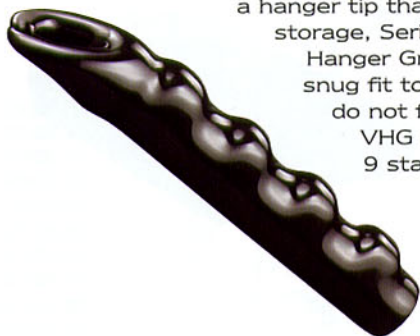

## VHG Series Vinyl Hanger Grips

Designed with both finger nubs and a hanger tip that offers easy storage, Series VHG Vinyl Hanger Grips provide a snug fit to ensure caps do not fall off. Series VHG is available in 9 standard colors.